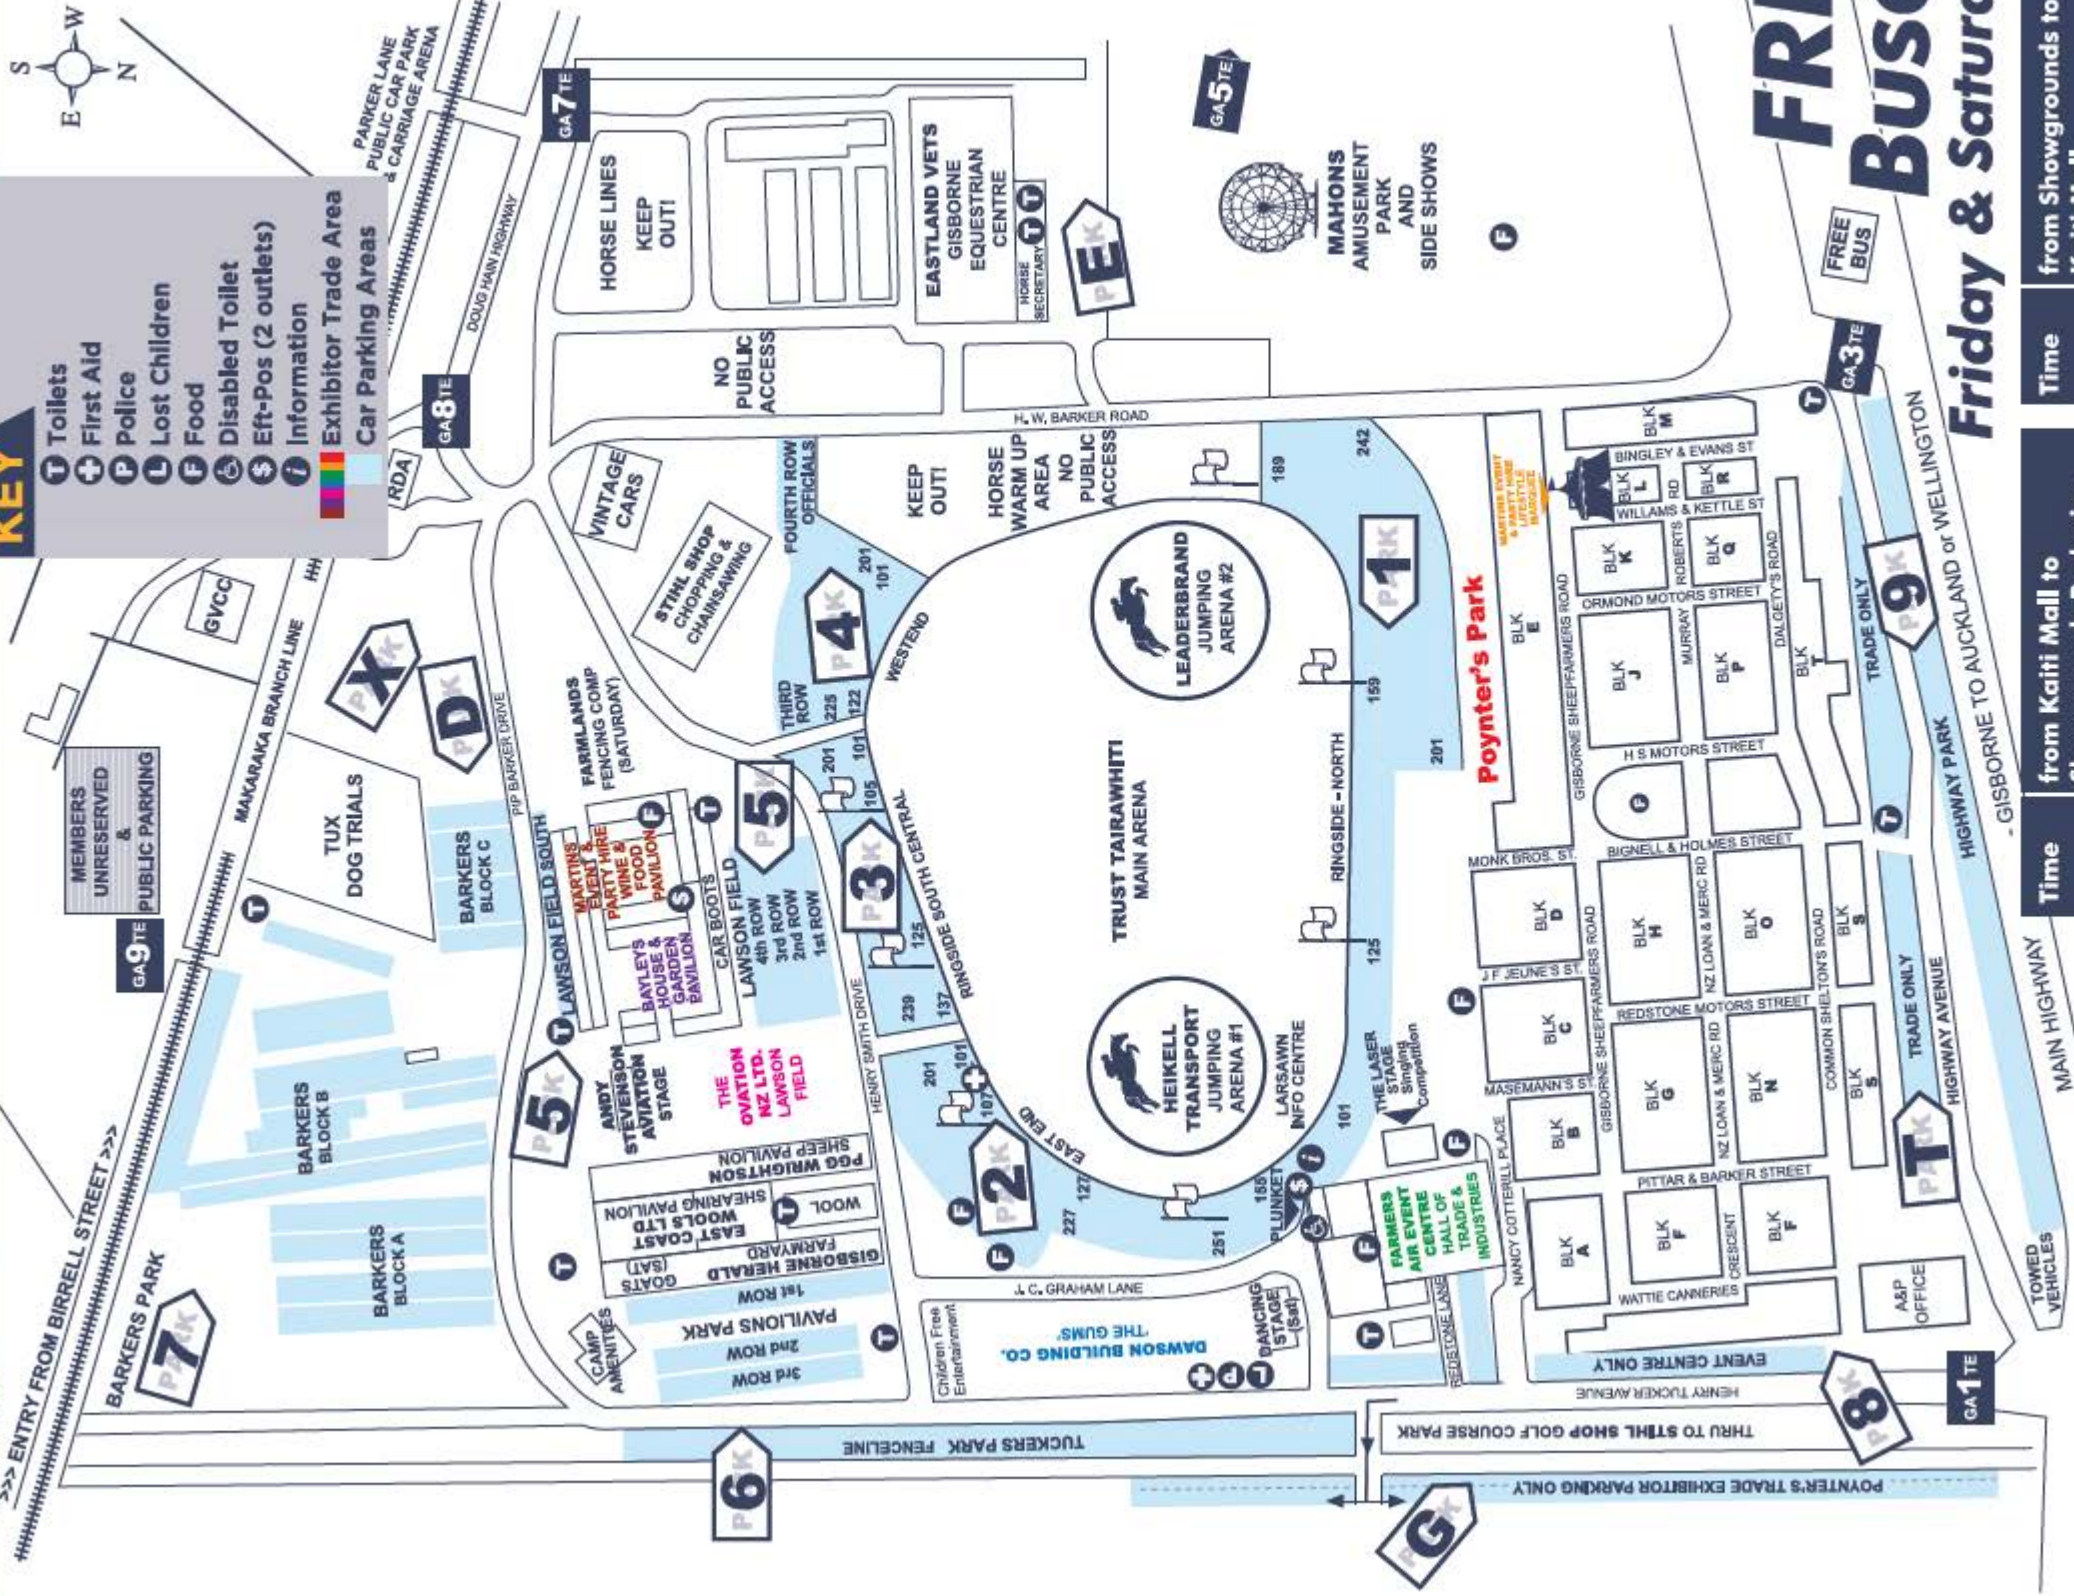

Welcome!

INFORMATION MAP

"Have a great day - but allow others to have one too. Inconsiderate behaviour will not be tolerated."

KEY

- **T** Toilets
- **+** First Aid
- **P** Police
- **L** Lost Children
- **F** Food
- **♿** Disabled Toilet
- **$** Eft-Pos (2 outlets)
- **i** Information
- Exhibitor Trade Area
- Car Parking Areas

FREE Buses

Friday & Saturday

Time	from Kaiti Mall to Showgrounds Park via:	from Showgrounds to Kaiti Mall:
9:15am	Customhouse-Childers-Lytton	Lytton-Childers-Customhouse
10:00am	Rutene-Ormond-Lytton	Lytton -Ormond-Rutene
10:45am	Customhouse-Childers-Lytton	Lytton-Childers-Customhouse
11:30am	Rutene-Ormond-Lytton	Lytton -Ormond-Rutene
12:15pm	Customhouse-Childers-Lytton	
1:00pm	Rutene-Ormond-Lytton	

Listen to...

89-9 98-9
MORE FM

Please remove all rubbish when exiting the buses